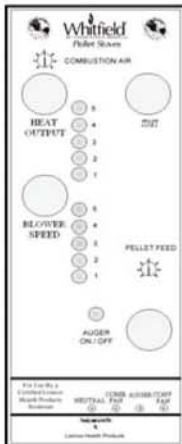

**3 Piece Set**

**UltraGrate™ Kit**

**Power Cord Kit**

**Wall Thermostat Kit**

**Door Assembly**

**Glass**

(Order each pc. separately. Gasket Included)

**Pressure Switch Kit  
(hose not included)**

**Auger Motor**

**Auger Set Collar**

**Room Air Blower**

**Auger End Plate Gasket**

**Exhaust Blower**

**Control Board**

**Damper Rod**