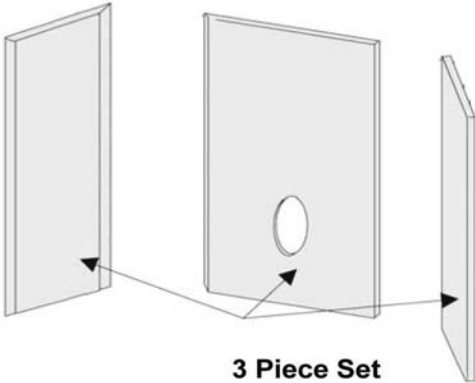

Firebrick Kit

3 Piece Set

UltraGrate™ Kit