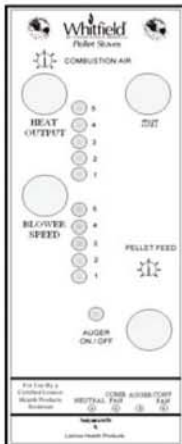

3 Piece Set

UltraGrate™ Kit

Power Cord Kit

Wall Thermostat Kit

Door Assembly

Glass

(Order each pc. separately. Gasket Included)

**Pressure Switch Kit
(hose not included)**

Auger Motor

Auger Set Collar

Room Air Blower

Auger End Plate Gasket

Exhaust Blower

Control Board

Damper Rod