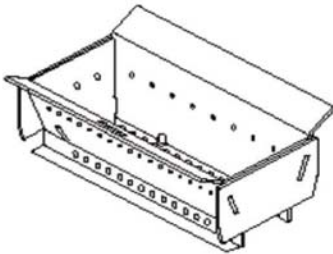

Firebox Parts

12146500	Firebrick Set (brick pattern; all 3 panels)
H0430	Log Assembly (12150001, 12150002)
12051263	UltraGrate, 10 Rod

Right & Left are referred to as viewed from front of unit.

Firebrick Kit

3 Piece Set

UltraGrate™ Kit

Power Cord Kit

Wall Thermostat Kit

Door Assembly

Glass

(Order each pc. separately. Gasket Included)

**Pressure Switch Kit
(hose not included)**